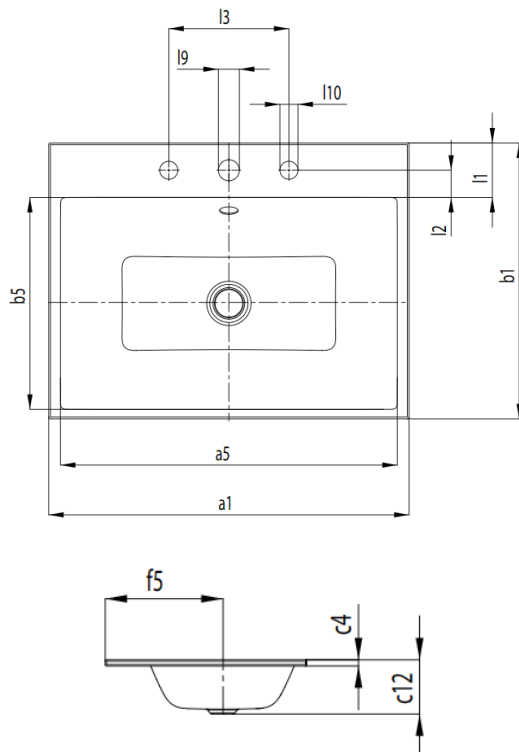

Brand : KALDEWEI, Germany
 Name : Puro 3152 Built-in Washbasin
 Item Code : 9002 0601 3001
 Designer : Anke Solomon
 Color / Finish: Alpine White
 Dimensions : Overall (LxWxH in cm)
 60 x 46 x 12.5cm

Product info:

- With overflow
 - With tap platform
 - Kaldewei Steel Enamel
- Add-on:**
- 2 x M30050G rubber seal

Model No.	3152	
External length	a1	900
Internal length	a5	860
External width	b1	460
Internal width	b5	354
Height of rim	c4	14
Distance basin surface to bottom edge of waste hole	c12	125
Distance outer edge to centre of waste hole	f5	267,5
Depth of tap deck	l1	90,5
Distance tap holes to edge	l2	45
Distance of tap holes	l3	200
Diameter of centre tap hole	l9	35
Diameter of outside tap holes (3 tap holes only)	l10	30
Weight of the enamelled washbasin in kg		9,8